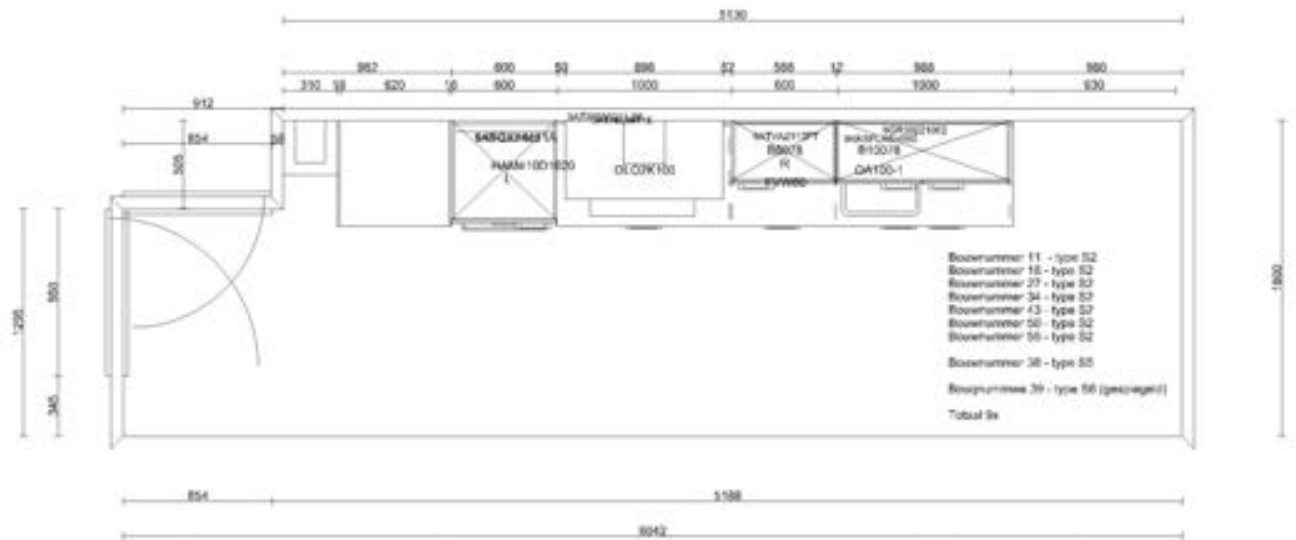

ATAG Wall chimney extractor 9ATWS90211JM

Kitchen layout - Housetype L1

Kitchen layout 3 – Housetype L4

Kitchen layout 4 – Housetype L3

Kitchen layout 6 – House type A4

Kitchen layout 7 – House type M1/M2

Kitchen layout 8 – House type A3/A5

Kitchen layout 11 – House type S2

Kitchen layout 12 – House type S1

Kitchen layout 13 – House type S4/S3

Kitchen layout 14 – House type S1