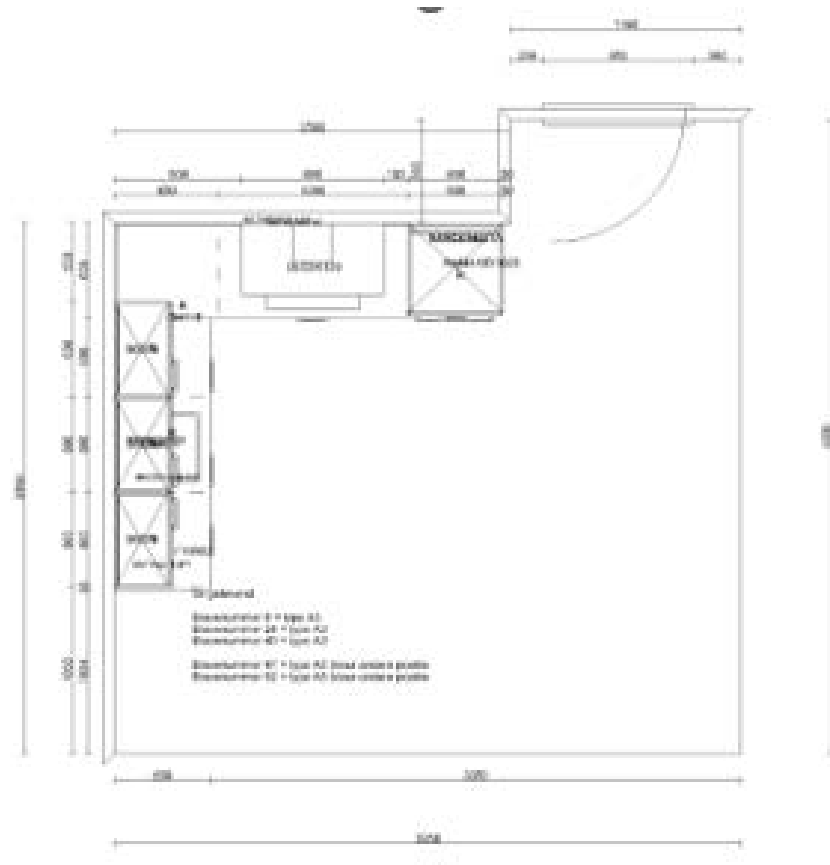

ATAG Wall chimney extractor 9ATWS90211JM

Kitchen layout - Housetype L1

Kitchen layout 3 – Housetype L4

Kitchen layout 4 – Housetype L3

Kitchen layout 6 – House type A4

Kitchen layout 7 – House type M1/M2

Kitchen layout 8 – House type A3/A5

Kitchen layout 11 – House type S2

Kitchen layout 12 – House type S1

Kitchen layout 13 – House type S4/S3

Kitchen layout 14 – House type S1