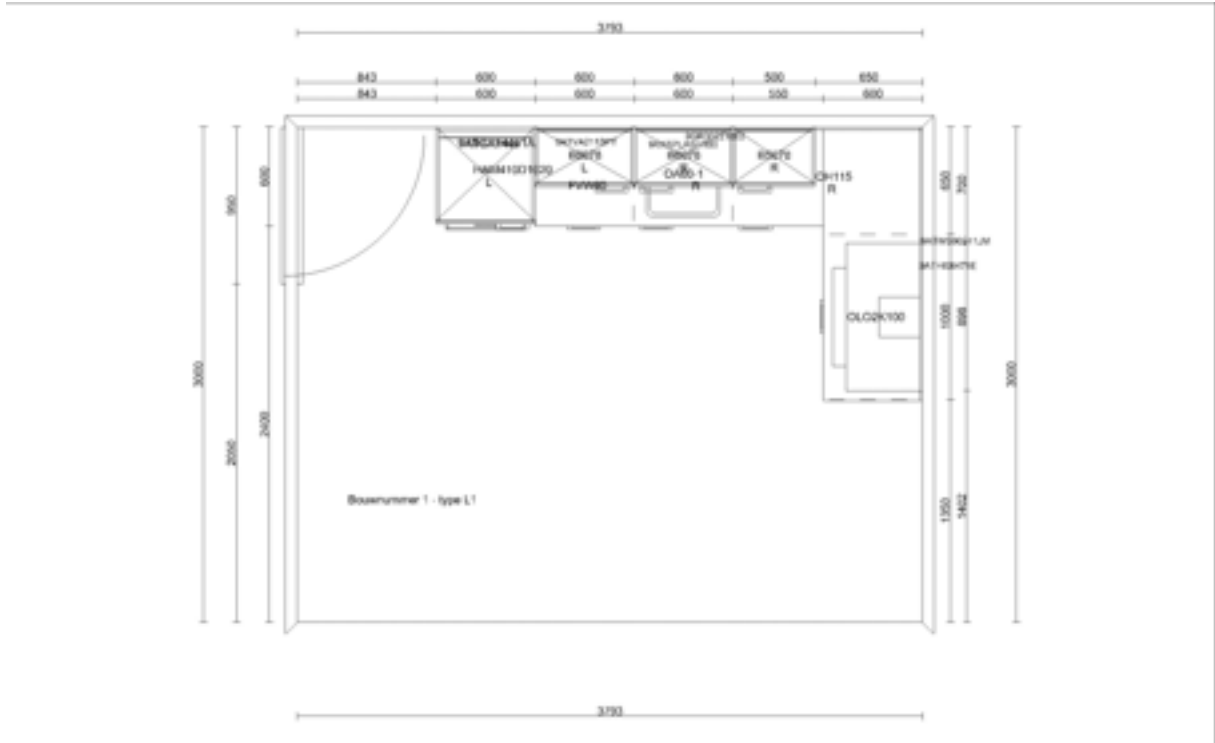

ATAG Wall chimney extractor 9ATWS90211JM

Kitchen layout - Housetype L1

Kitchen layout 3 – Housetype L4

Kitchen layout 4 – Housetype L3

Kitchen layout 6 – House type A4

Kitchen layout 7 – House type M1/M2

Kitchen layout 8 – House type A3/A5