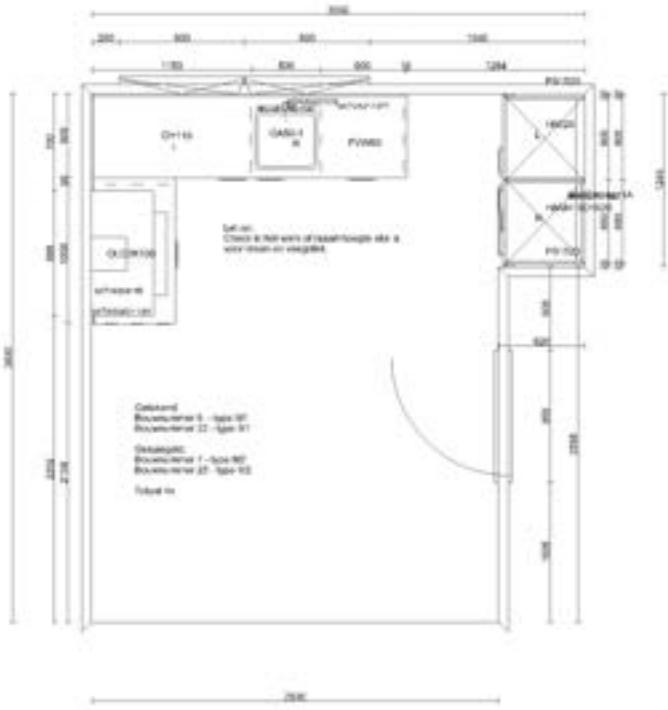

ATAG Wall chimney extractor 9ATWS90211JM

Kitchen layout - Housetype L1

Kitchen layout 3 – Housetype L4

Kitchen layout 4 – Housetype L3

Kitchen layout 6 – House type A4

Kitchen layout 7 – House type M1/M2

Kitchen layout 8 – House type A3/A5

Kitchen layout 11 – House type S2

Kitchen layout 12 – House type S1

Kitchen layout 13 – House type S4/S3

Kitchen layout 14 – House type S1