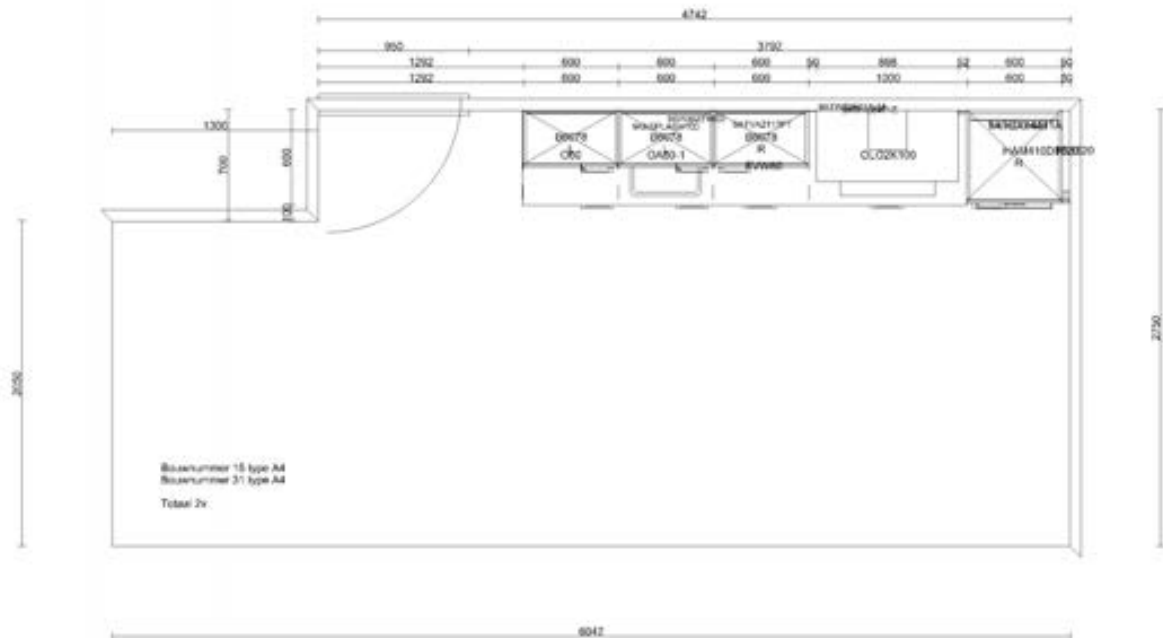

ATAG Wall chimney extractor 9ATWS90211JM

Kitchen layout - Housetype L1

Kitchen layout 3 – Housetype L4

Kitchen layout 4 – Housetype L3

Kitchen layout 6 – House type A4

Kitchen layout 7 – House type M1/M2

Kitchen layout 8 – House type A3/A5

Kitchen layout 11 – House type S2

Kitchen layout 12 – House type S1

Kitchen layout 13 – House type S4/S3

Kitchen layout 14 – House type S1