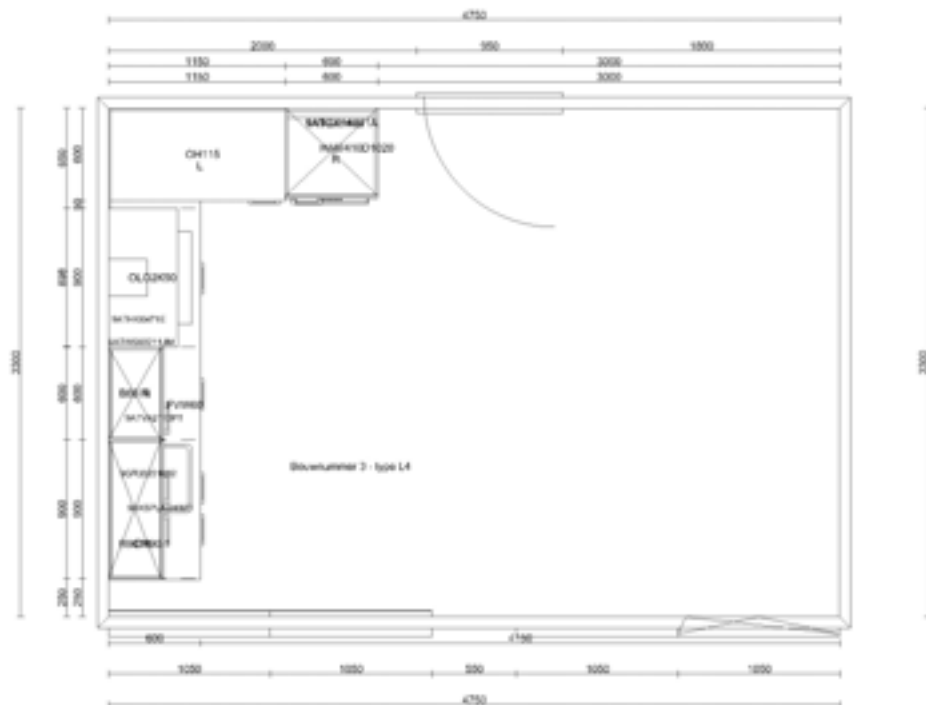

ATAG Wall chimney extractor 9ATWS90211JM

Kitchen layout - Housetype L1

Kitchen layout 3 – Housetype L4

Kitchen layout 4 – Housetype L3

Kitchen layout 6 – House type A4

Kitchen layout 7 – House type M1/M2

Kitchen layout 8 – House type A3/A5