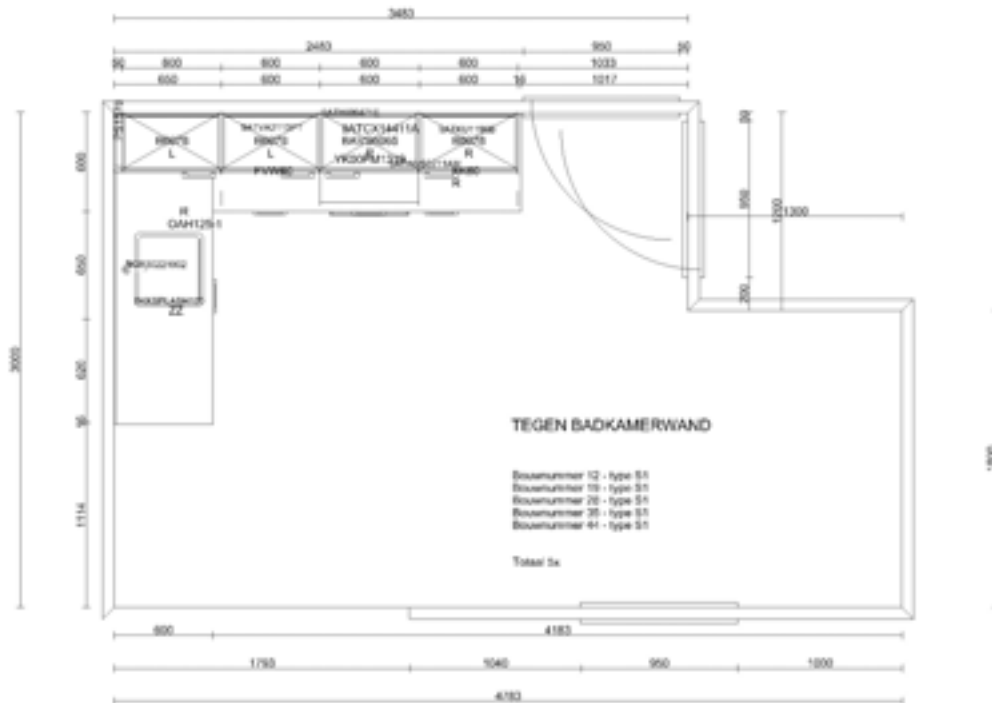

Kitchen layout 12 – House type S1