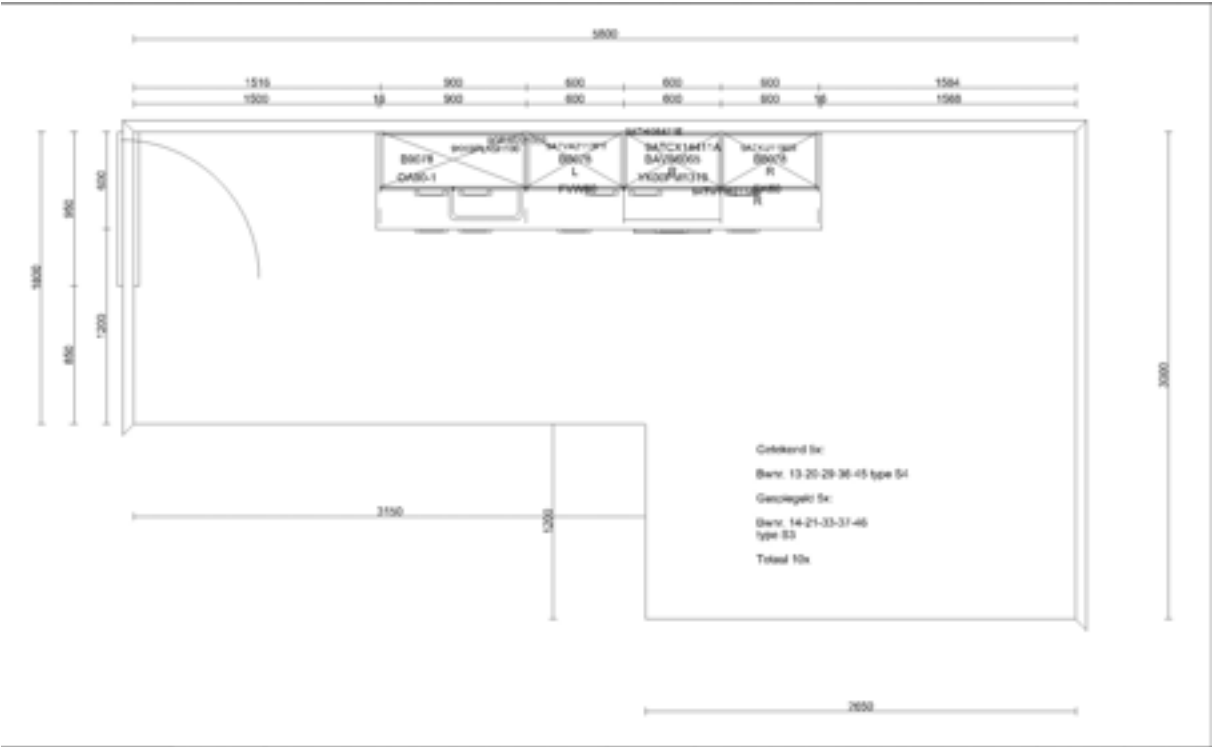

ATAG Wall chimney extractor 9ATWS90211JM

Kitchen layout - Housetype L1

Kitchen layout 3 – Housetype L4

Kitchen layout 4 – Housetype L3

Kitchen layout 6 – House type A4

Kitchen layout 7 – House type M1/M2

Kitchen layout 8 – House type A3/A5

Kitchen layout 11 – House type S2

Kitchen layout 12 – House type S1

Kitchen layout 13 – House type S4/S3

Kitchen layout 14 – House type S1